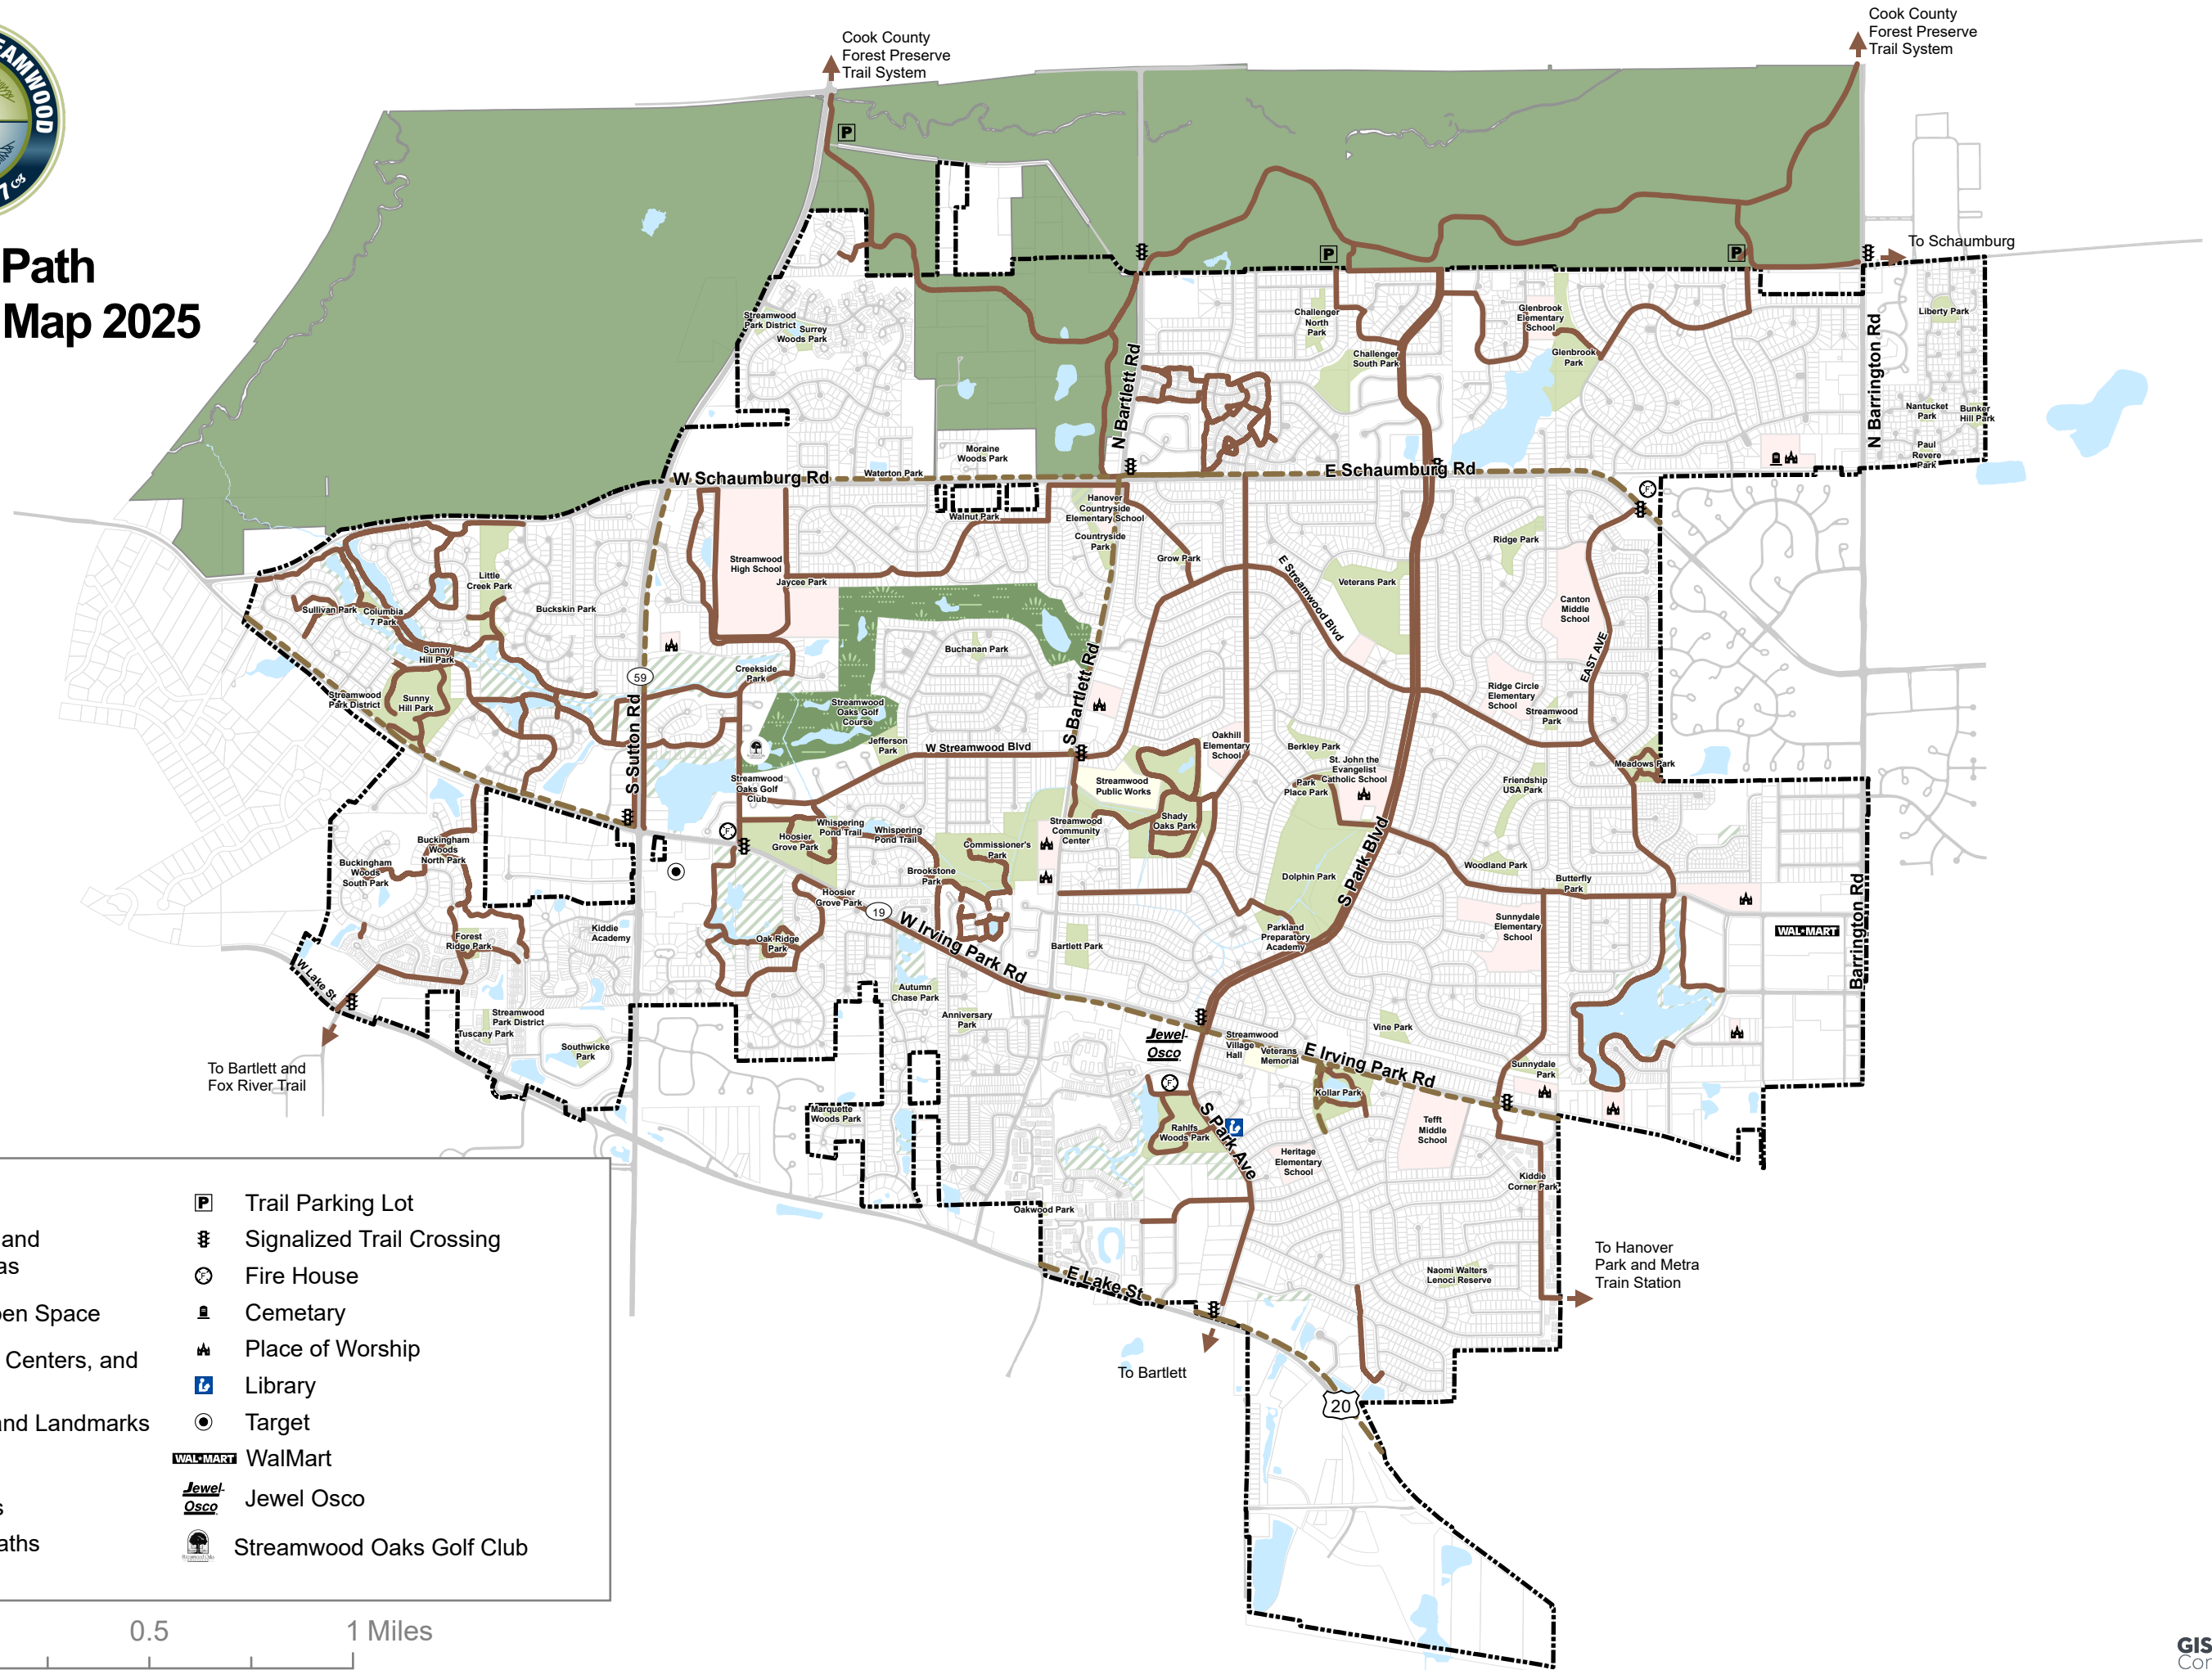

Bicycle Path Connectivity Map 2025

	Forest Preserve		Trail Parking Lot
	Community Park and Recreational Areas		Signalized Trail Crossing
	Wetlands and Open Space		Fire House
	Schools, Cultural Centers, and Churches		Cemetery
	Public Facilities and Landmarks		Place of Worship
	Golf Courses		Library
	Active Bike Paths		Target
	Proposed Bike Paths		Walmart
			Jewel Osco
			Streamwood Oaks Golf Club